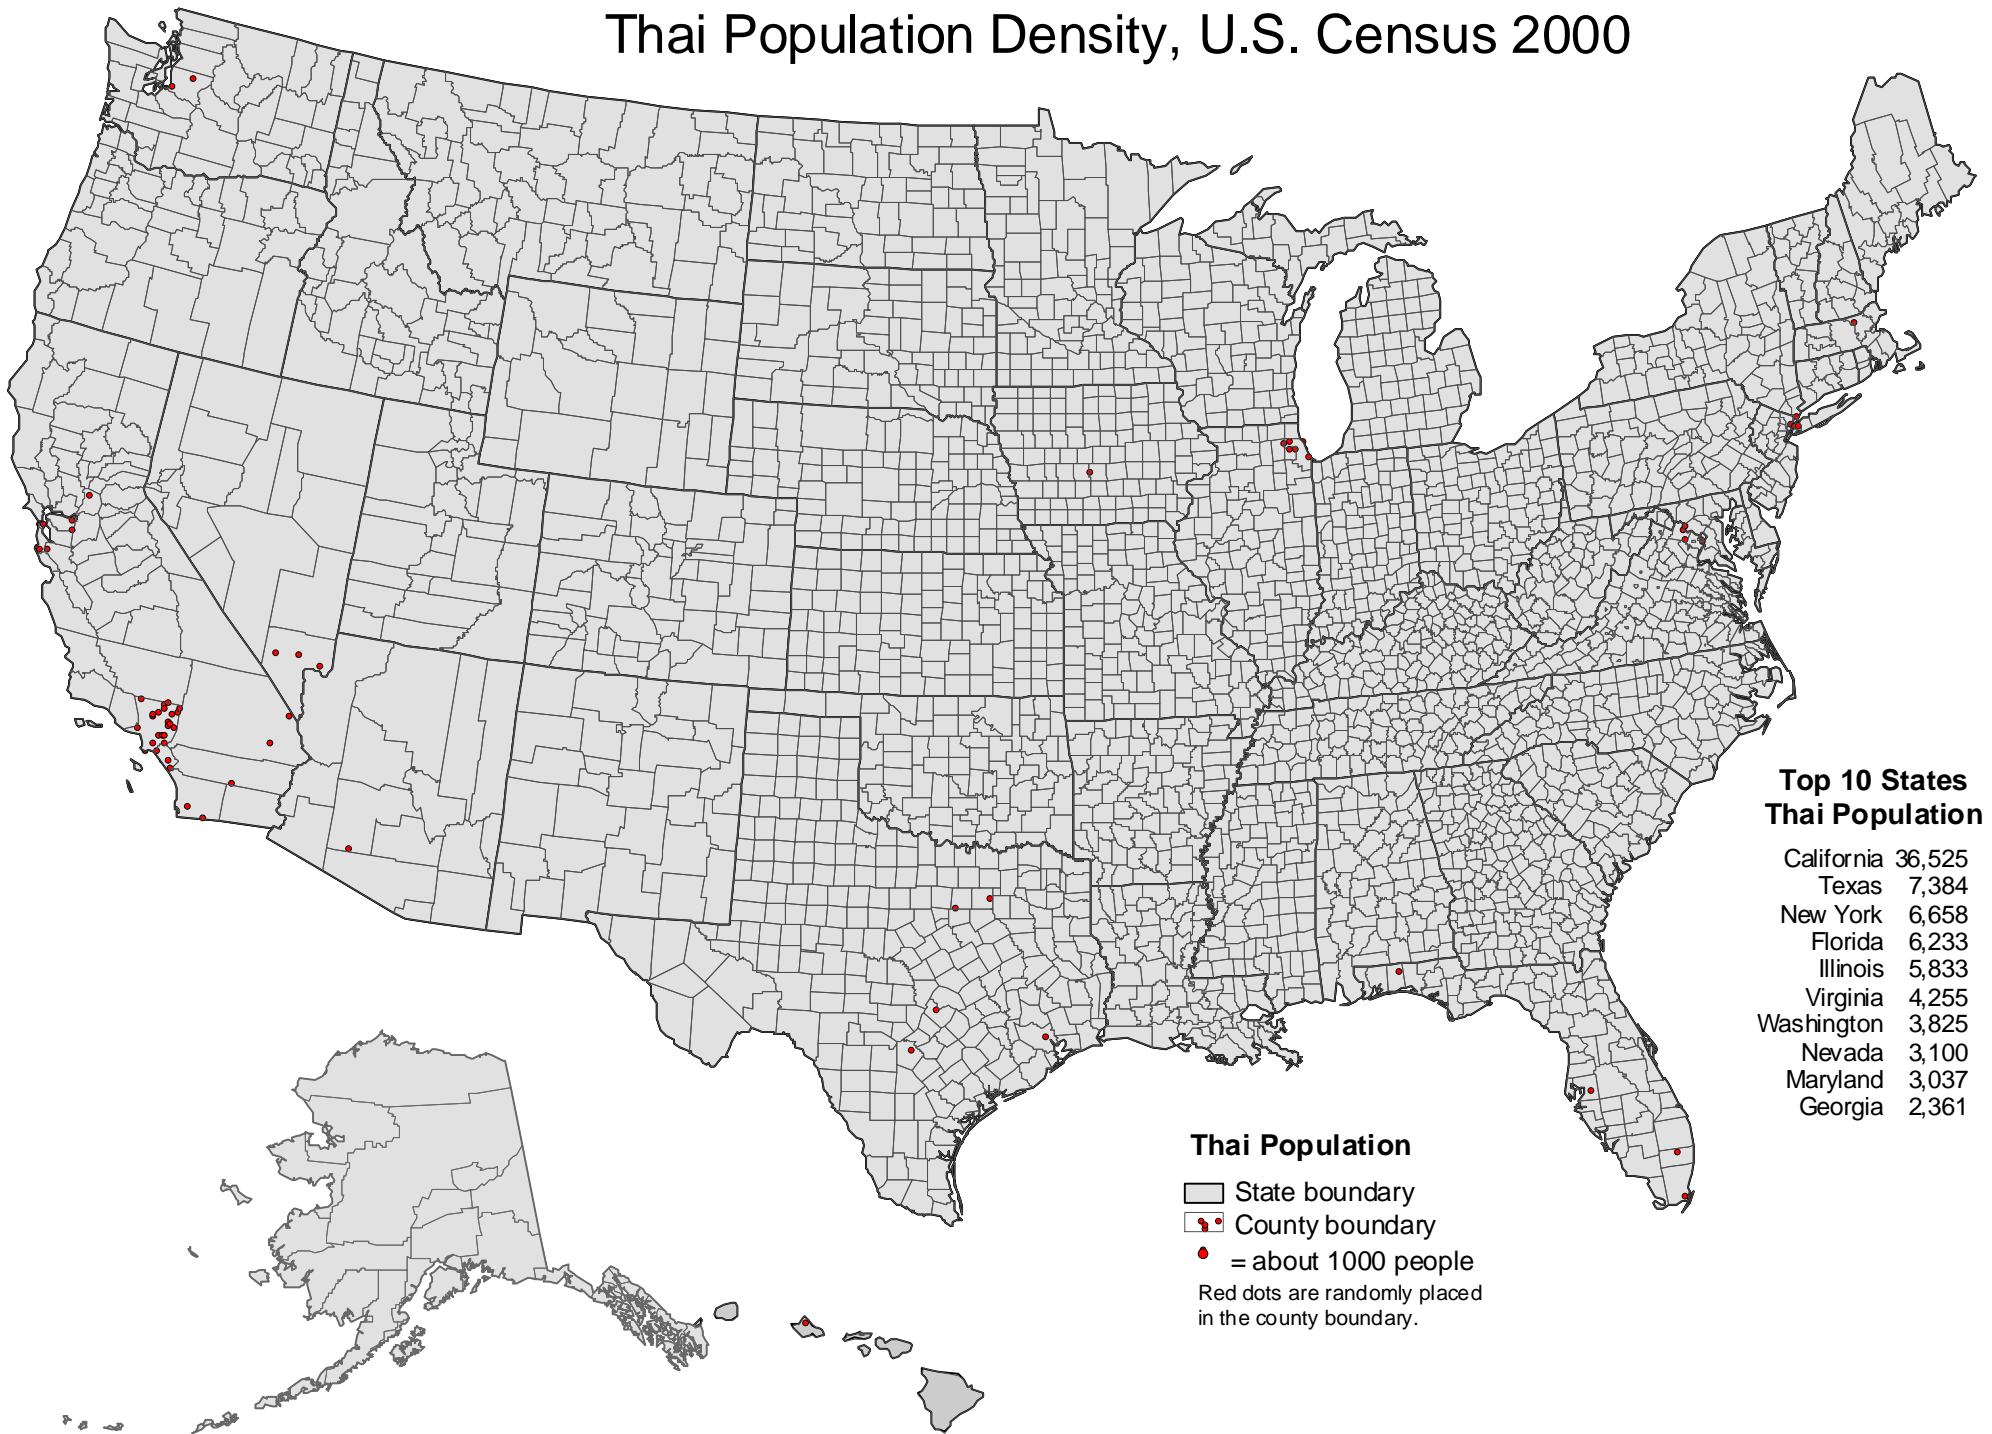

Thai Population Density, U.S. Census 2000

Top 10 States Thai Population

California	36,525
Texas	7,384
New York	6,658
Florida	6,233
Illinois	5,833
Virginia	4,255
Washington	3,825
Nevada	3,100
Maryland	3,037
Georgia	2,361

Thai Population

- State boundary
 - County boundary
 - = about 1000 people
- Red dots are randomly placed in the county boundary.