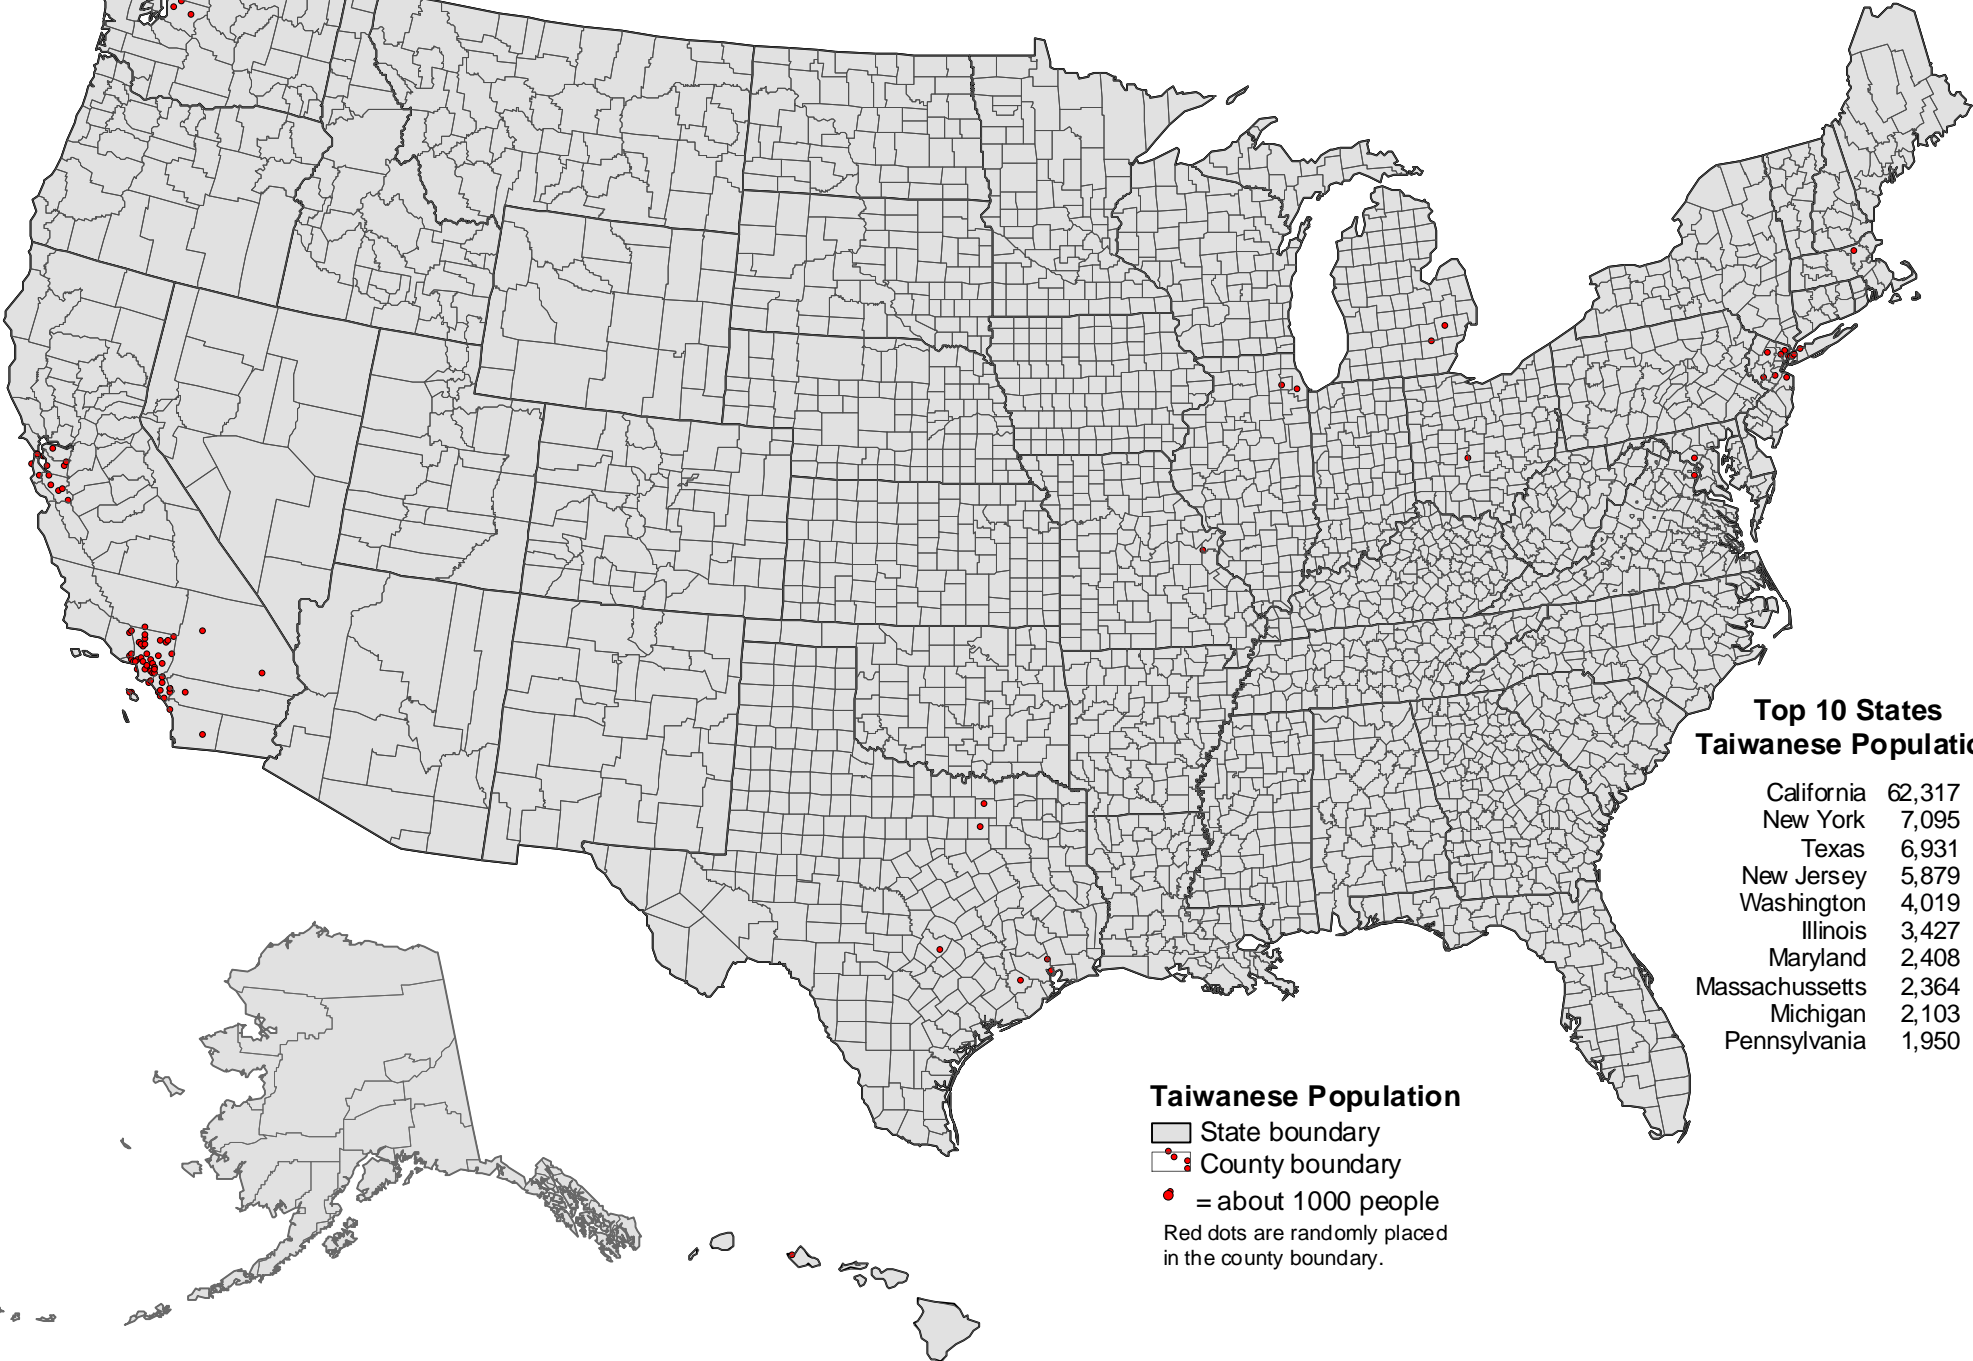

# Taiwanese Population Density, U.S. Census 2000

**Top 10 States  
Taiwanese Population**

California	62,317
New York	7,095
Texas	6,931
New Jersey	5,879
Washington	4,019
Illinois	3,427
Maryland	2,408
Massachusetts	2,364
Michigan	2,103
Pennsylvania	1,950

**Taiwanese Population**  
 □ State boundary  
 □ County boundary  
 ● = about 1000 people  
 Red dots are randomly placed in the county boundary.