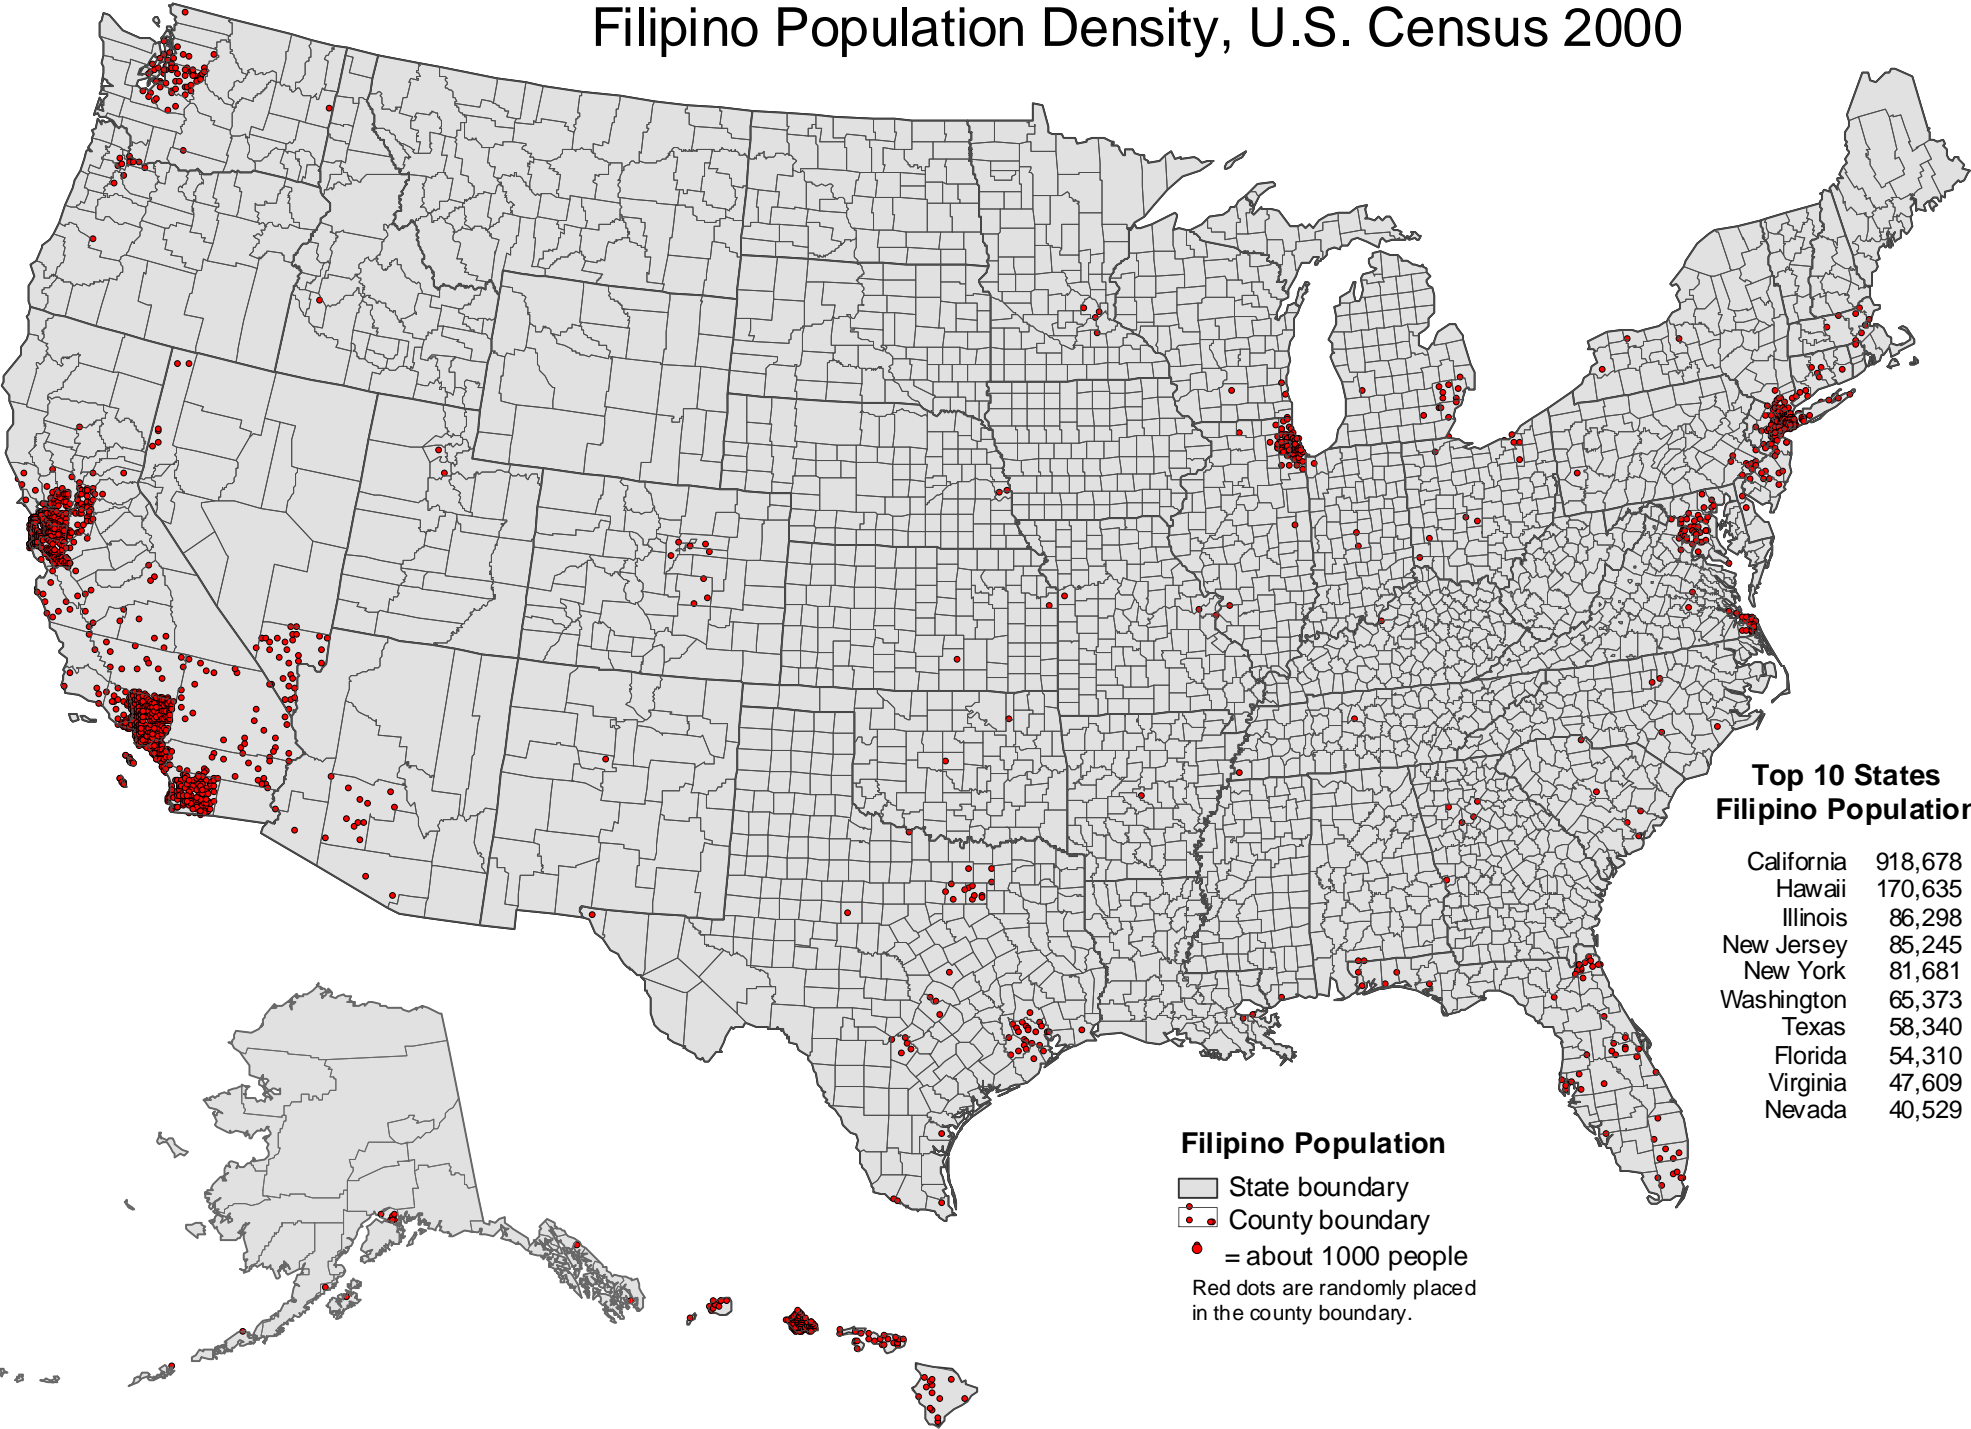

Filipino Population Density, U.S. Census 2000

Top 10 States Filipino Population

California	918,678
Hawaii	170,635
Illinois	86,298
New Jersey	85,245
New York	81,681
Washington	65,373
Texas	58,340
Florida	54,310
Virginia	47,609
Nevada	40,529

Filipino Population

- ▭ State boundary
 - ▭ County boundary
 - = about 1000 people
- Red dots are randomly placed in the county boundary.