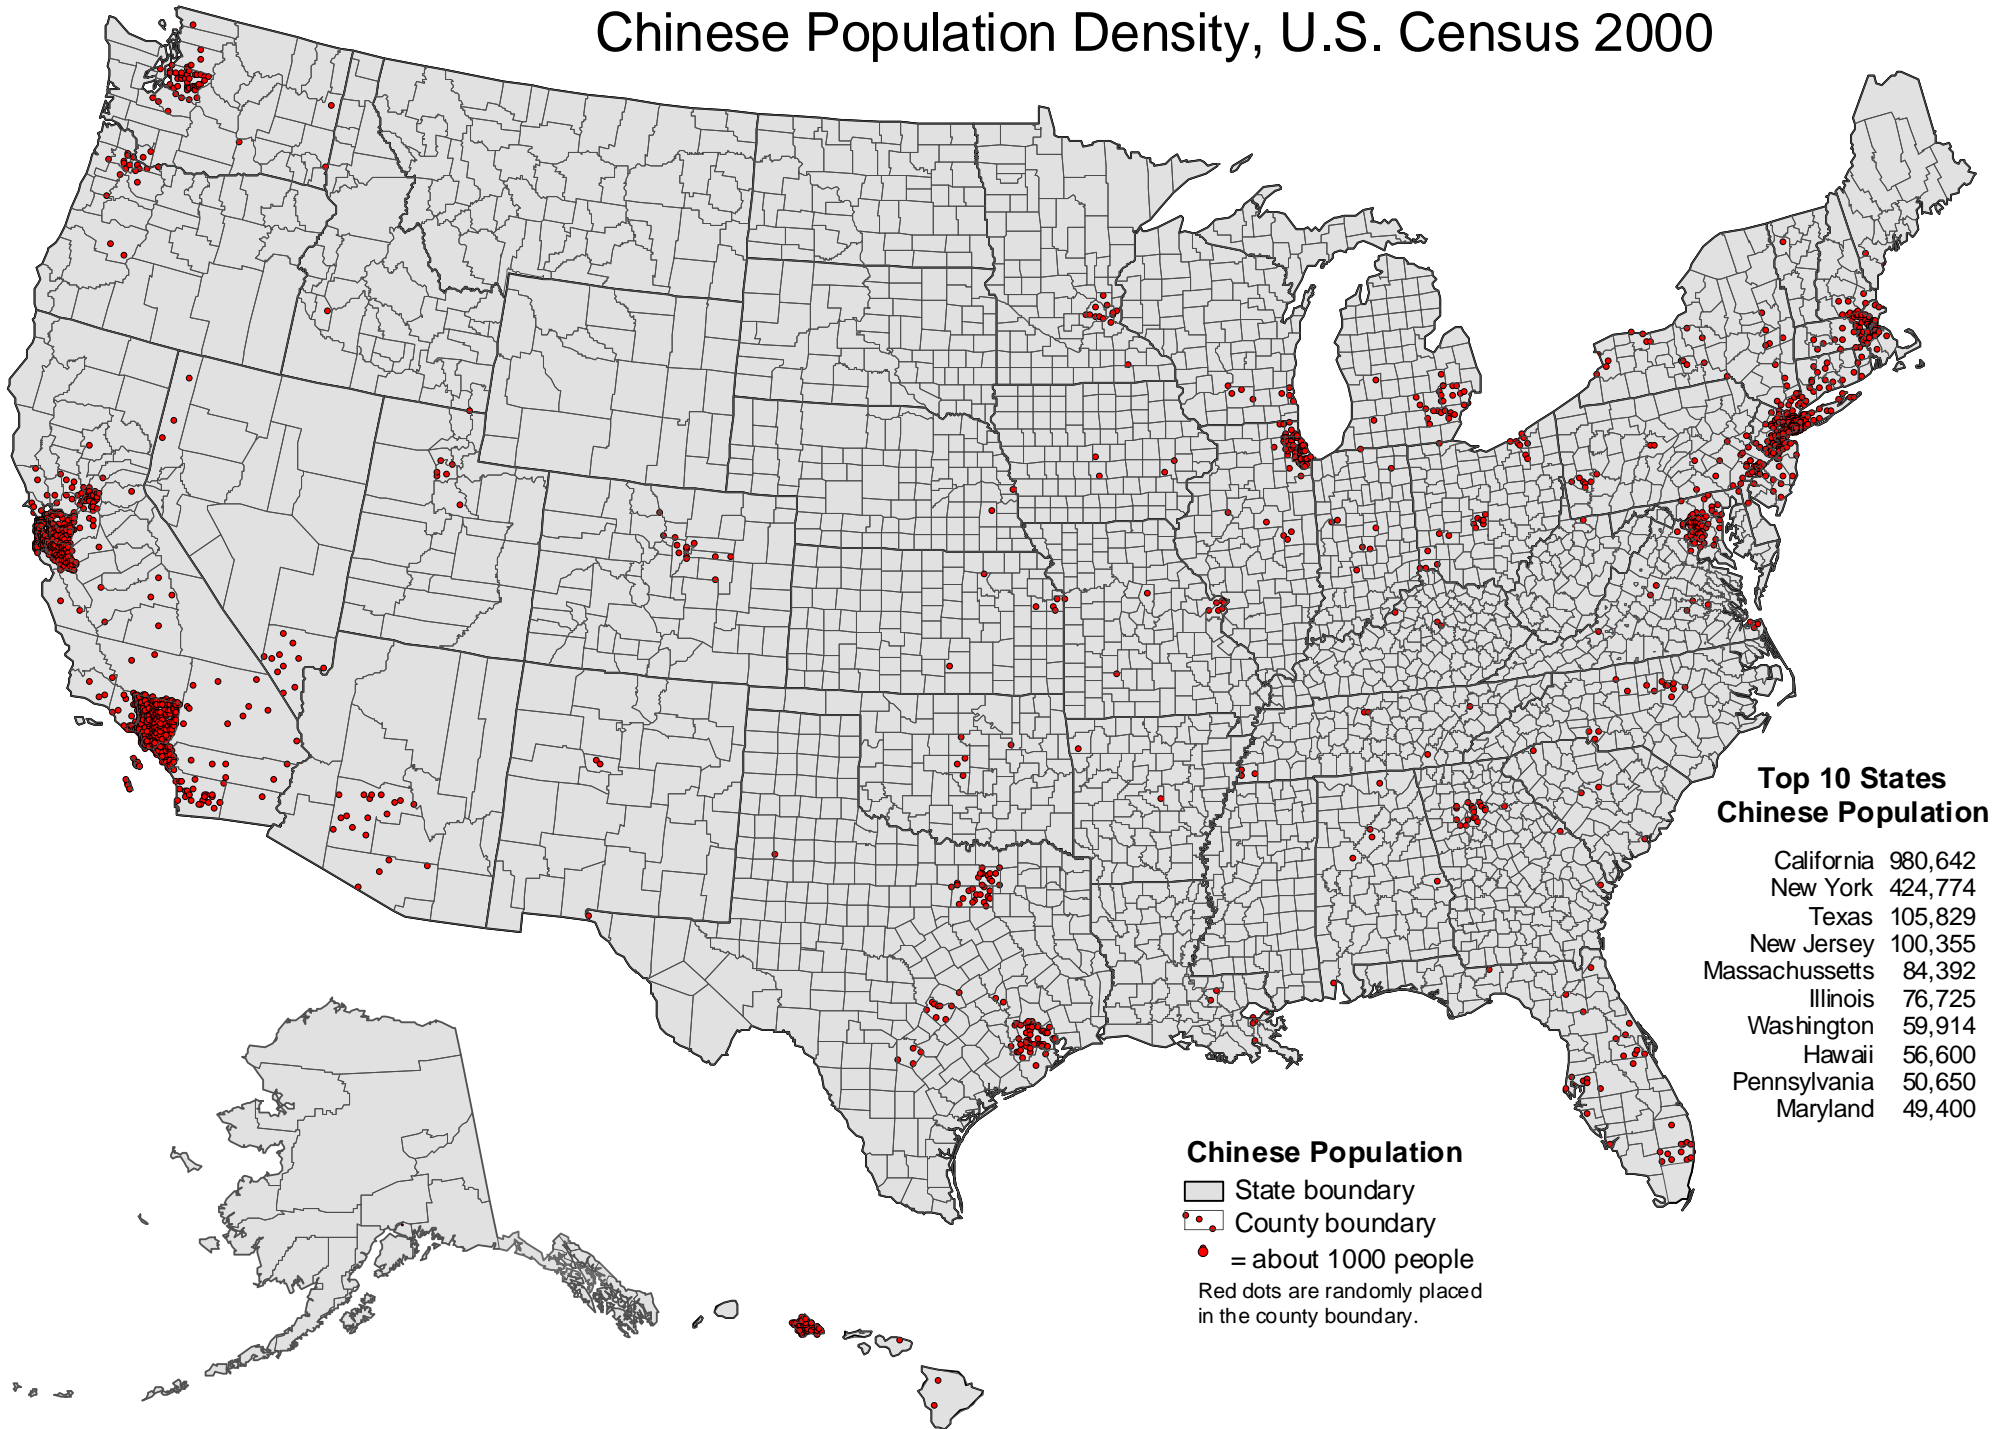

Chinese Population Density, U.S. Census 2000

Top 10 States Chinese Population

California	980,642
New York	424,774
Texas	105,829
New Jersey	100,355
Massachusetts	84,392
Illinois	76,725
Washington	59,914
Hawaii	56,600
Pennsylvania	50,650
Maryland	49,400