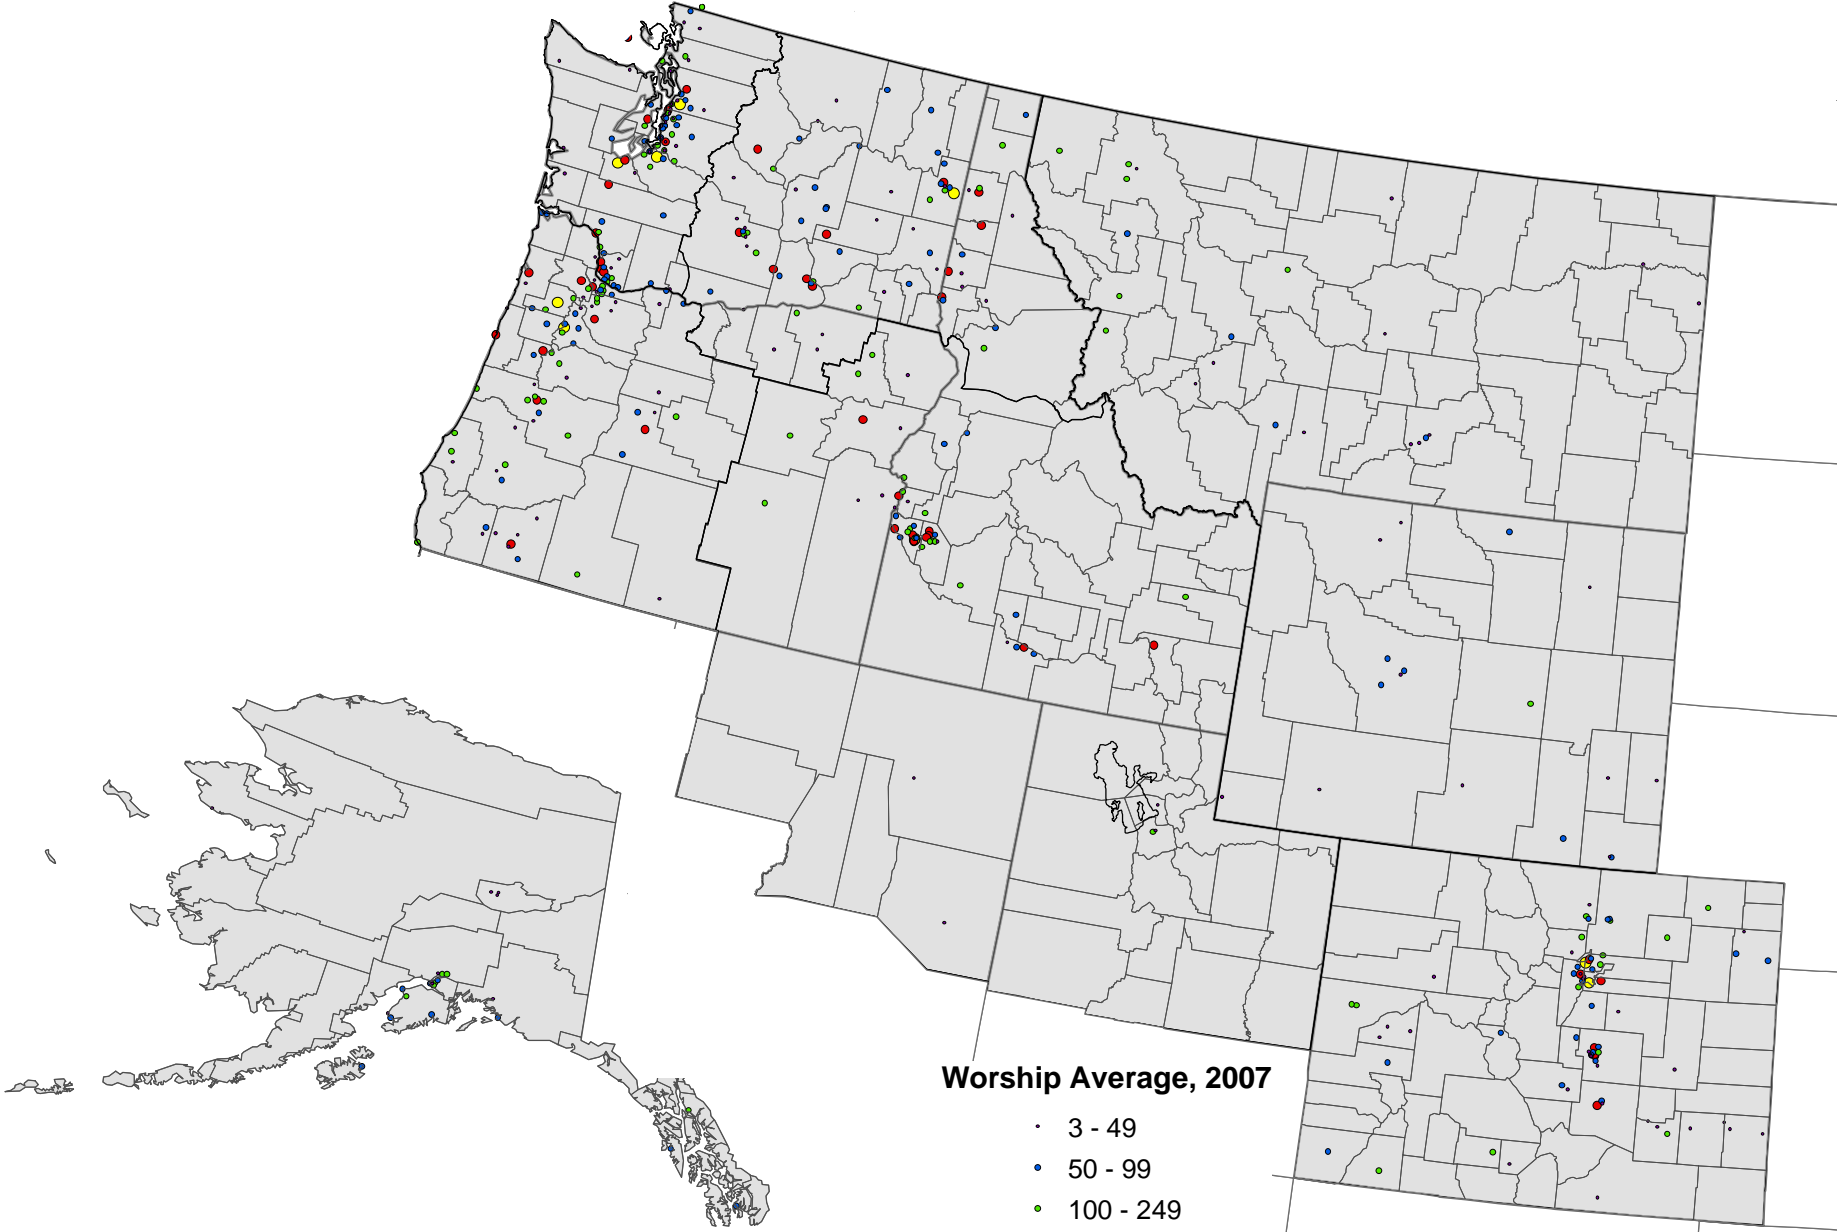

# Nazarene Worship Sizes by Congregations for the Northwest USA (NNU) Region

## Worship Average, 2007

- 3 - 49
- 50 - 99
- 100 - 249
- 250 - 799
- 800 - 3337

- counties
- district
- state