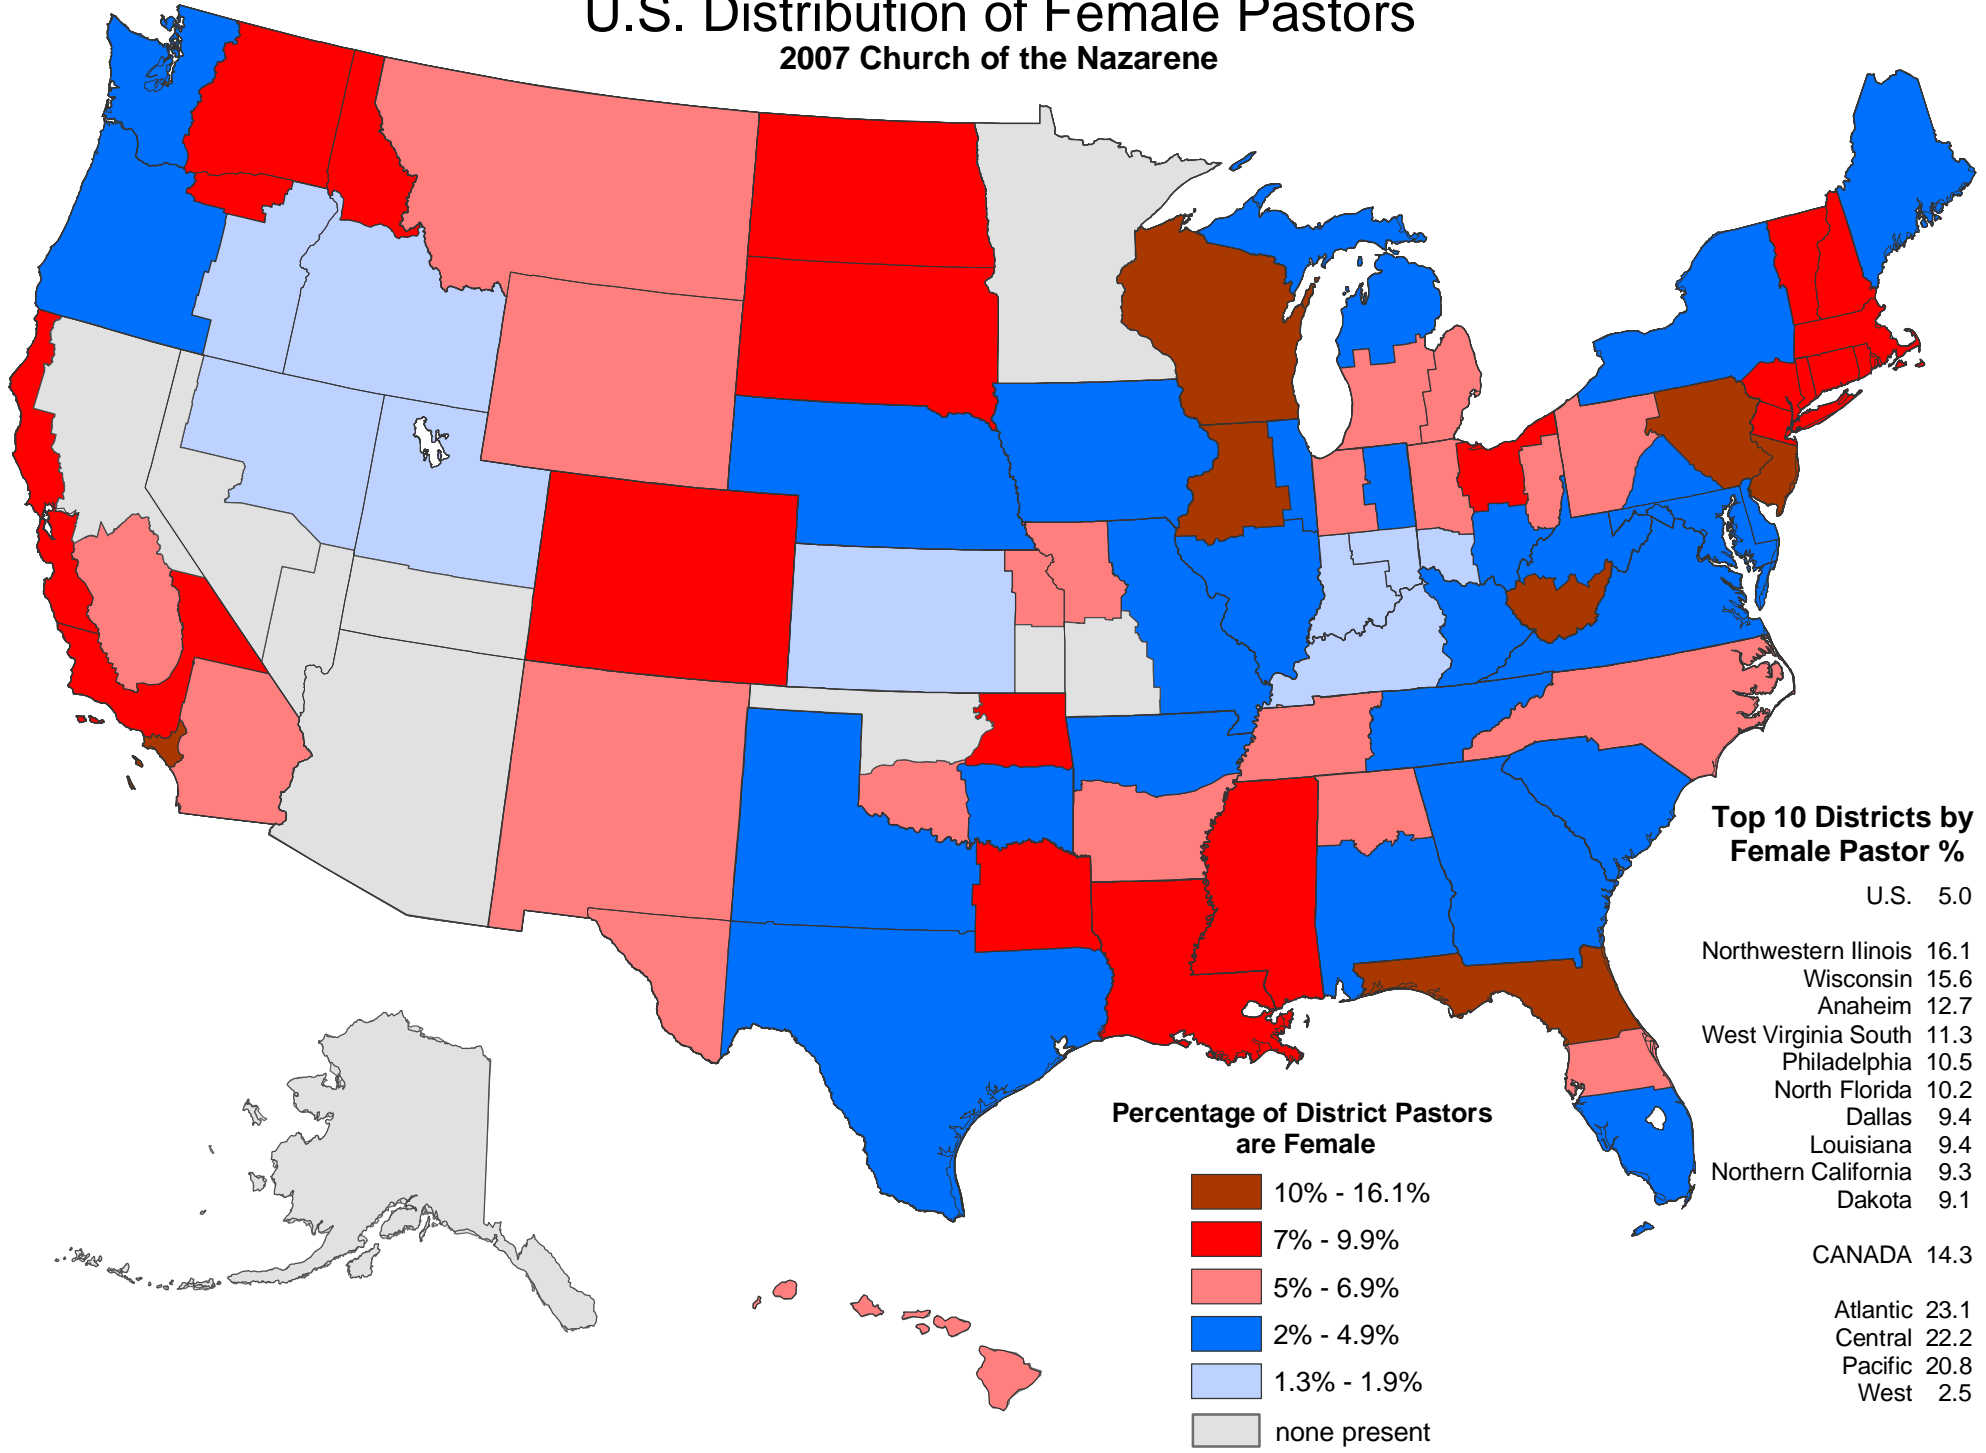

# U.S. Distribution of Female Pastors

### Top 10 Districts by Female Pastor %

U.S.	5.0
Northwestern Illinois	16.1
Wisconsin	15.6
Anaheim	12.7
West Virginia South	11.3
Philadelphia	10.5
North Florida	10.2
Dallas	9.4
Louisiana	9.4
Northern California	9.3
Dakota	9.1
CANADA	14.3
Atlantic	23.1
Central	22.2
Pacific	20.8
West	2.5