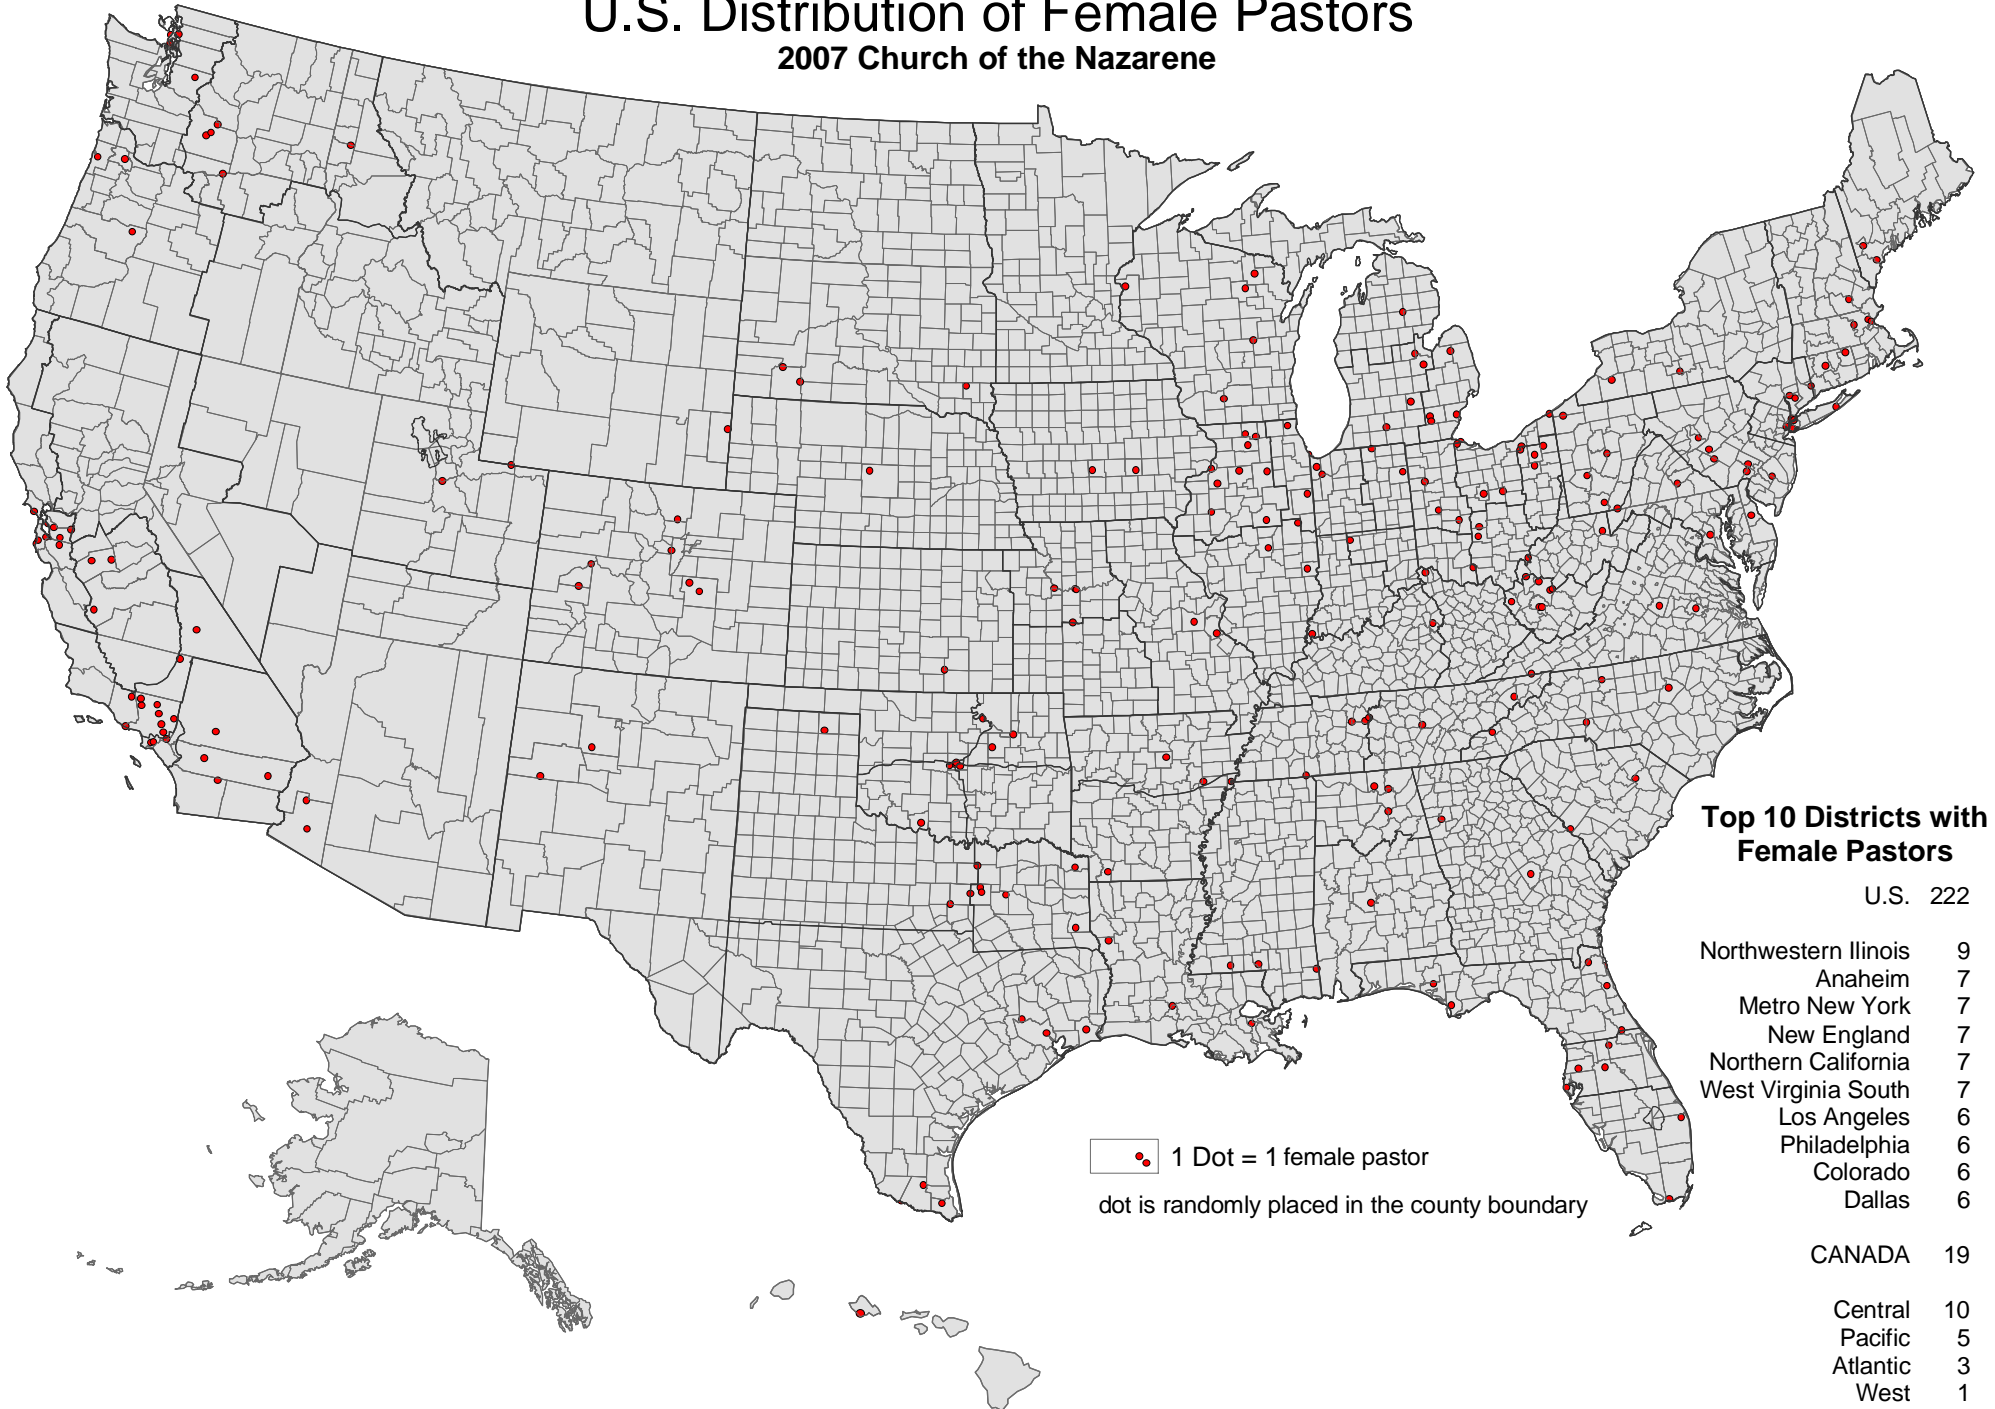

# U.S. Distribution of Female Pastors

### Top 10 Districts with Female Pastors

U.S.	222
Northwestern Illinois	9
Anaheim	7
Metro New York	7
New England	7
Northern California	7
West Virginia South	7
Los Angeles	6
Philadelphia	6
Colorado	6
Dallas	6
CANADA	19
Central	10
Pacific	5
Atlantic	3
West	1